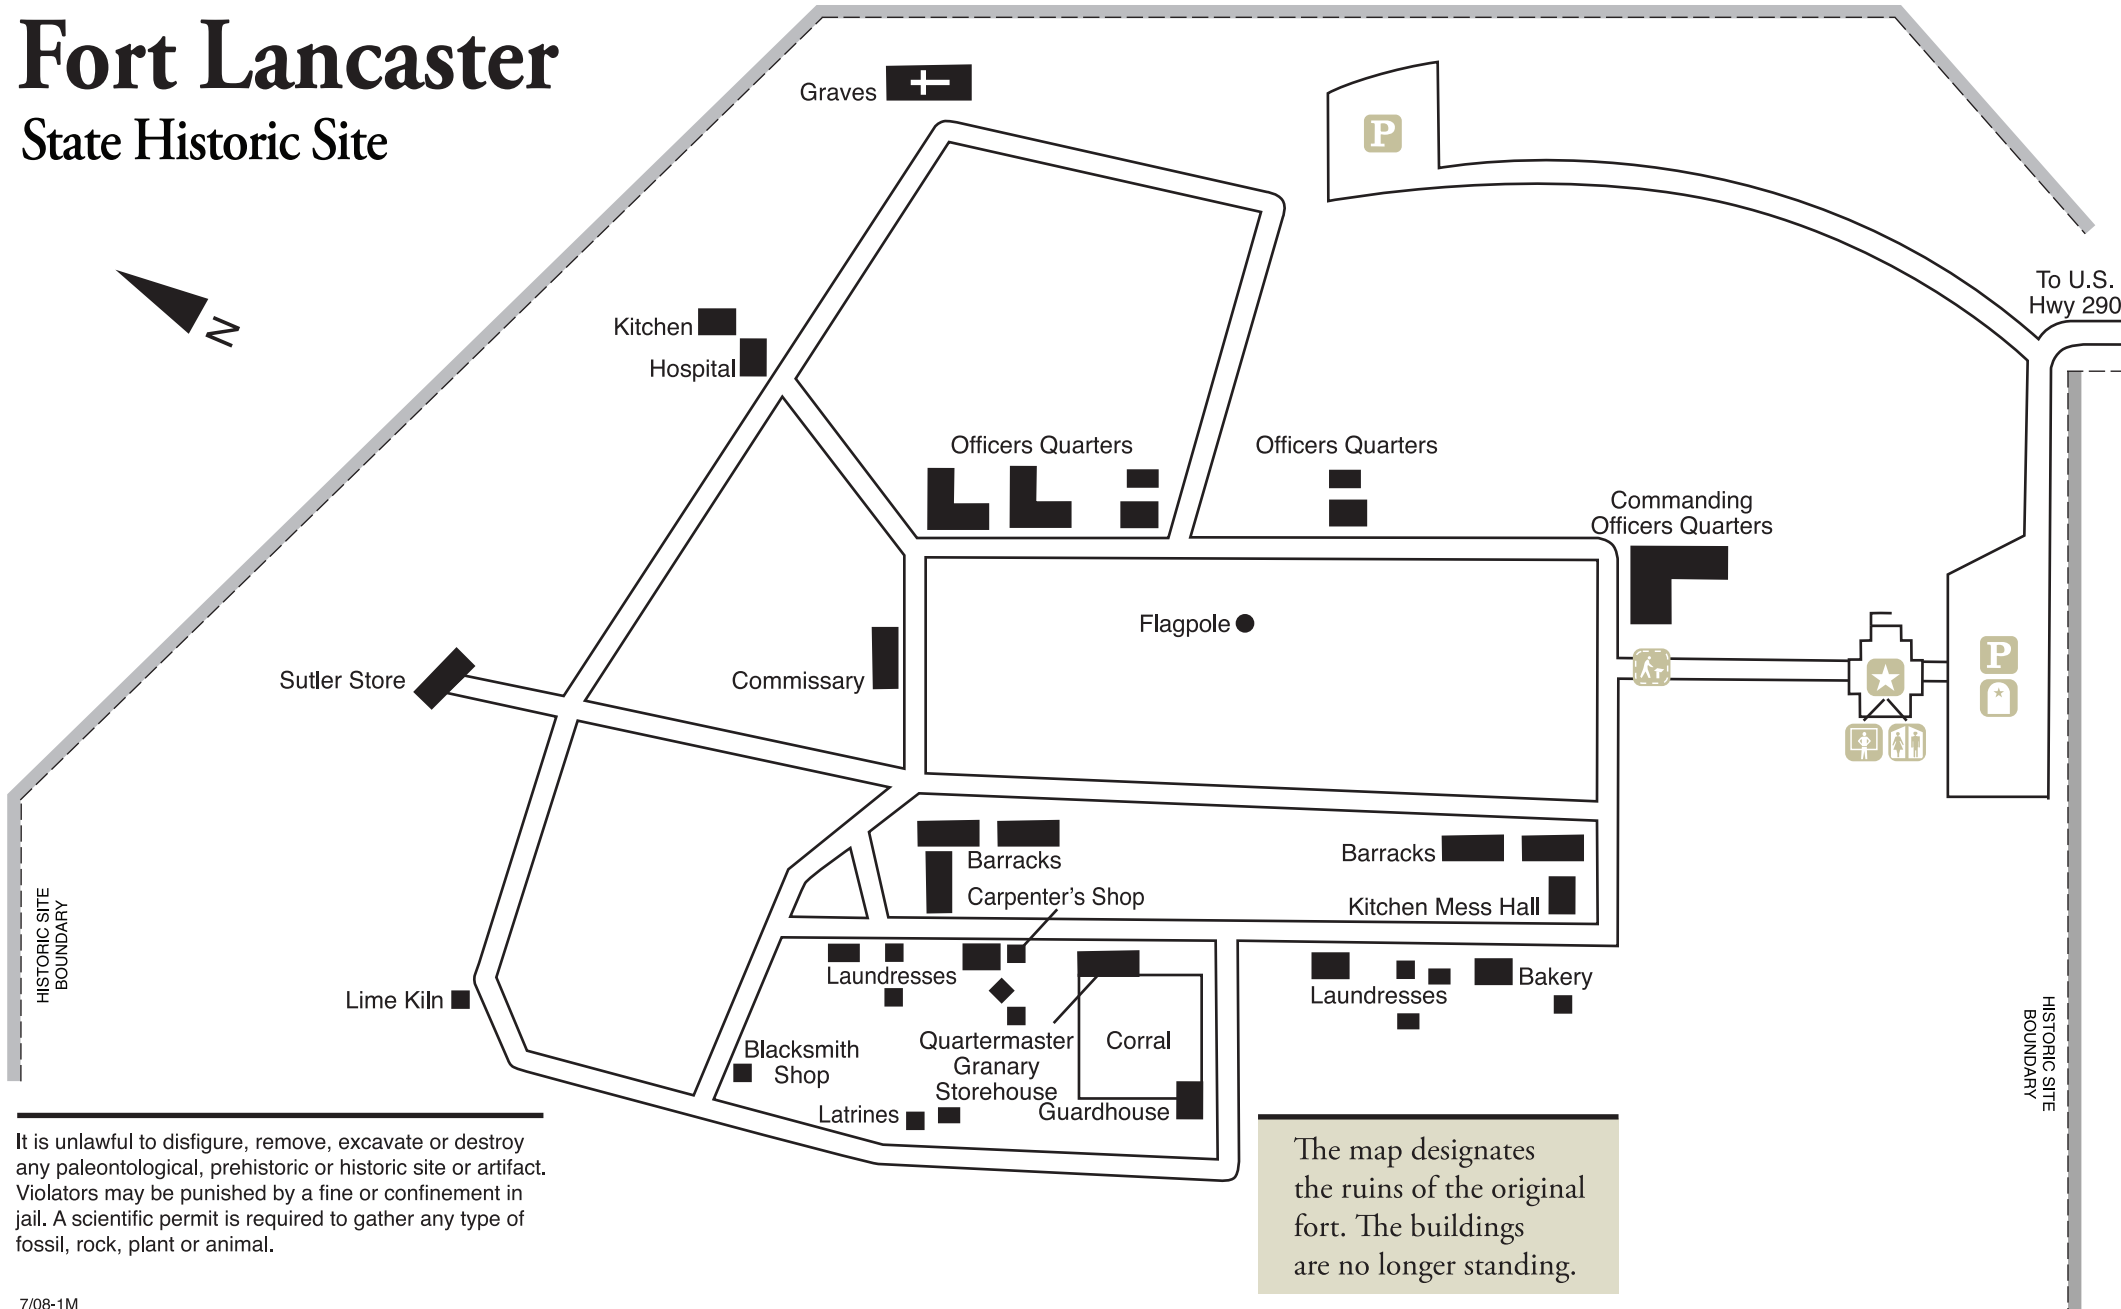

# Fort Lancaster

## State Historic Site

### Legend:

- Visitor Center
- Rest Rooms
- Interpretive Center
- Interpretive Trail
- Parking
- Historical Marker

It is unlawful to disfigure, remove, excavate or destroy any paleontological, prehistoric or historic site or artifact. Violators may be punished by a fine or confinement in jail. A scientific permit is required to gather any type of fossil, rock, plant or animal.